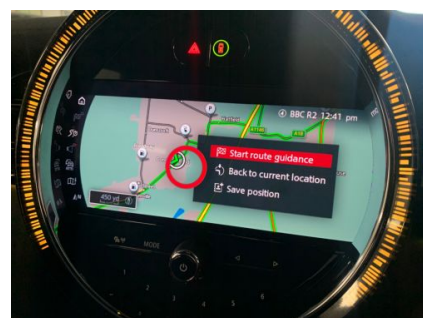

MINI HATCH COOPER S LEVEL 2

£12,995

Oct 2021

31413 miles

Automatic

Electric

Feature Box

Full Mini Service History	17 Inch Alloy Wheels	Satellite Navigation
Heated Half Leather Effect Seats	Bluetooth connection	Cruise control
Dual Zone Climate Control	Rear Parking Sensors	