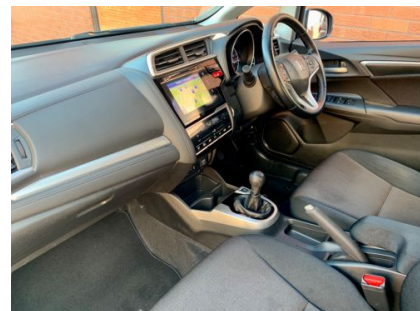

HONDA JAZZ I-VTEC EX NAVI

£8,995

Mar 2017

53500 miles

Manual

Petrol

Feature Box

Full Service History	16 Inch Alloy Wheels	Satellite Navigation
Bluetooth Phone Prep	Climate control	Front & Rear Parking Sensors
Cruise control	Electric Heated Folding Mirrors	

Technical Data

CO2 Emmissions	120	Engine Capacity	1318
Fuel Type	Petrol	Number of Doors	
Transmission	Manual	6 Months Tax Cost	0
Year of Manufacture	2017	12 Months Tax Cost	35
Color	TINTED SILVER METALLIC	Euro Status	E6
BHP	101	MPG Combined	55.4